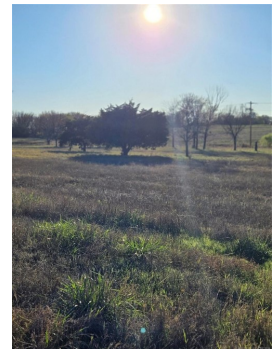

Bobby Sappington
 (918) 607-9705
oklahomarealestatepros@gmail.com

Oklahoma Real Estate Professionals
 16971 Richardson Rd
 Skiatook, OK 74070
 (918) 607-9705

Looking for Cattle Country? Check out this 60 acre tract, crossed fenced into three large sections, 4 ponds, one area for bull pasture, two pastures for grazing, and the third is an awesome improved hay meadow. Large barn with an cozy 1 bedroom/1 bath apartment, with a propane fireplace , working pens and a pipe corral. All the fences are updated multi strang barb wire and t post. Owner has raised cattle and baled hay on the property for years. Property has two county road frontage and a portion of Hwy 60. Great location with easy access to Bartlesville and Hwy 75 or Nowata and 169.